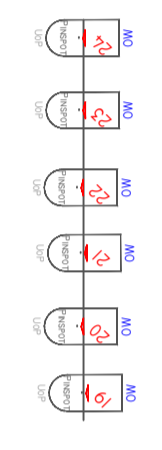

9M

LIGHTING FIXTURES

 750W PROFILE - SOURCE 4 - 50° Z
8 UNITS

 IKW RJ FRESNEL - 6/45°
14 UNITS

 2KW RJ PEBBLE - 9/68°
1 UNIT

 PAR 64
18 UNITS

 PAR 64
6 UNITS

 PINSPOTS
6 UNITS

13M50

3.00 M

1.20M

0.30M

PINSPOTS ON FLOOR STANDS

BOOM LENS HEIGHTS

THE HOUSE - PLYMOUTH UNIVERSITY

SHOW: |
VENUE: |
DESIGNER: |
SCALE: |