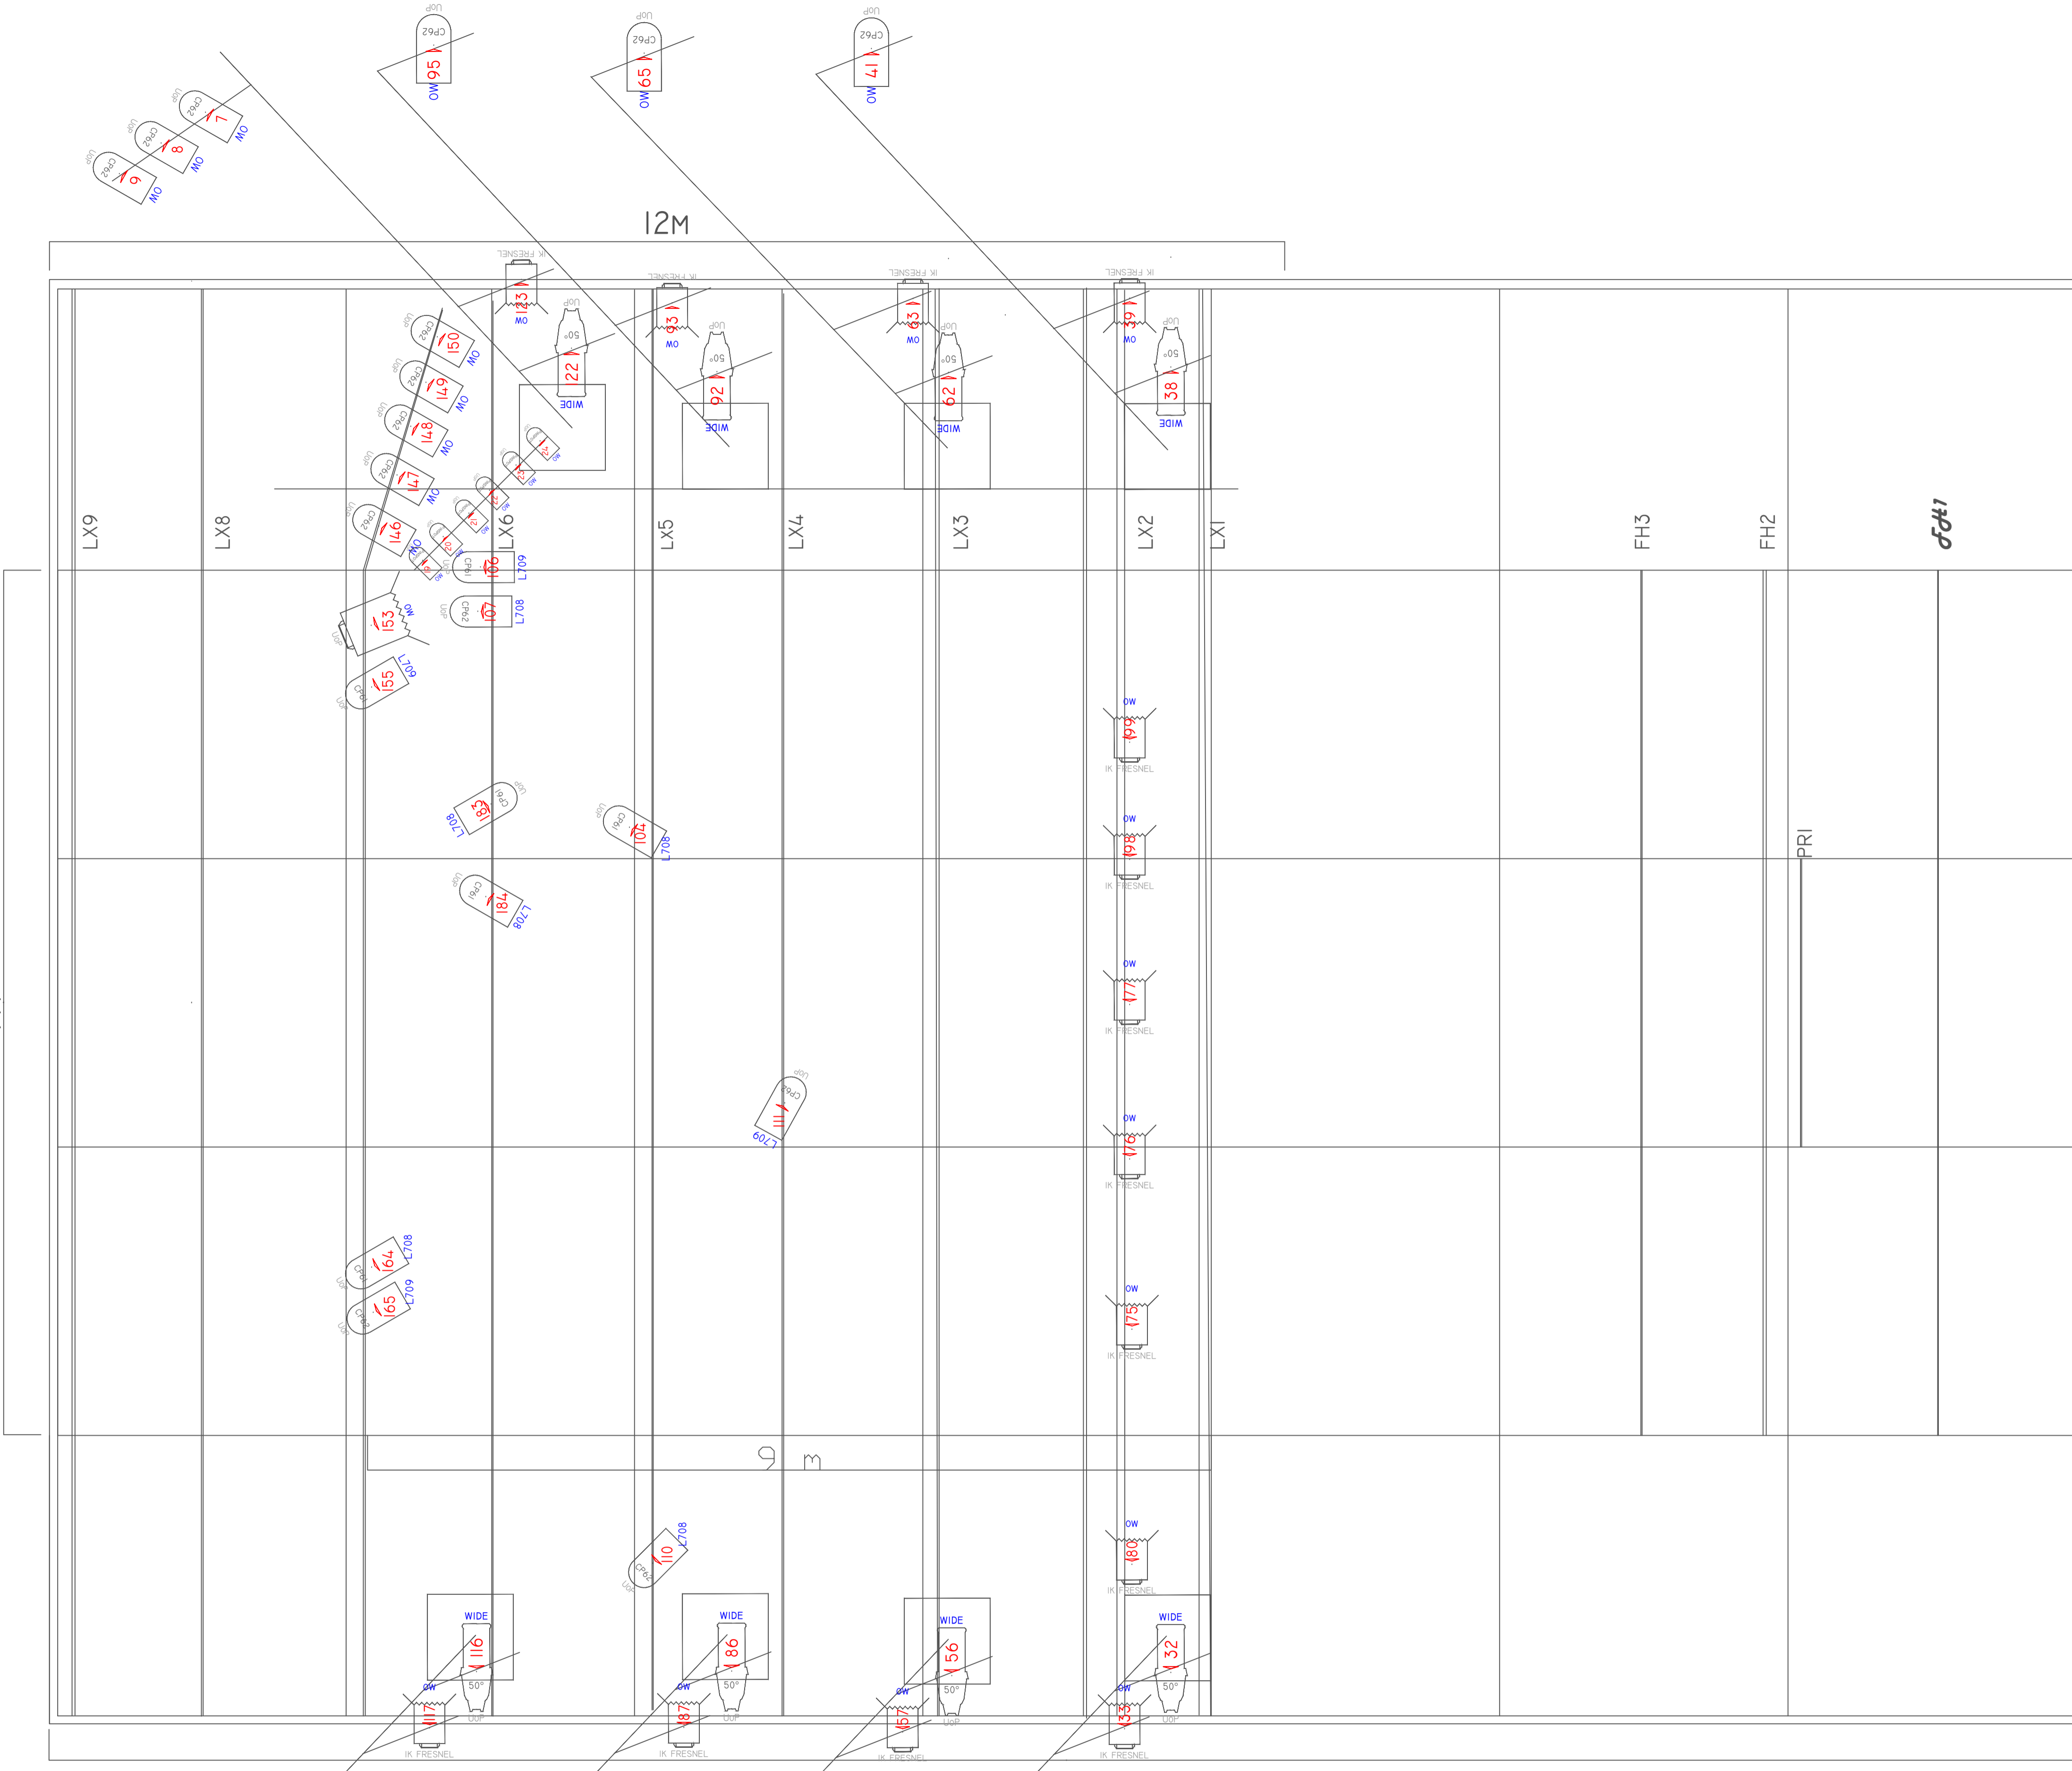

9M

LIGHTING FIXTURES

 750W PROFILE - SOURCE 4 - 50° Z
8 UNITS

 IKW RJ FRESNEL - 6/45°
14 UNITS

 2KW RJ PEBBLE - 9/68°
1 UNIT

 PAR 64
18 UNITS

 PAR 64
6 UNITS

 PINSPOTS
6 UNITS

13M50

3.00 M

1.20M

0.30M

PINSPOTS ON FLOOR STANDS

BOOM LENS HEIGHTS

THE HOUSE - PLYMOUTH UNIVERSITY

SHOW: |
VENUE: |
DESIGNER: |
SCALE: |

GENERIC PLAN
HEATHER WALROND COMPANY - THE RISING
DRAWN BY MELAINE LE BARS
CUSTOM @ AI